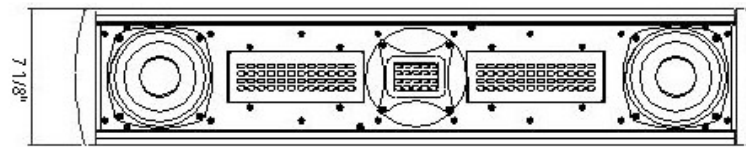

The new Radia SA-320 by BG is the most versatile model in the new Radia Architectural Series. An updated version of a classic, this compact in-wall can fit almost anywhere while easily filling your listening space with amazing sound.

Driving the SA-320 are two 8" midrange planar ribbons, our patented Neo3PDR tweeter and two 5.25" long-throw woofers featuring the latest neodymium magnet technology. This three-way symmetric array takes advantage of both conventional loudspeaker design, as well as our proprietary PDR planar technology, offering the best of both worlds. The result? Stunning sound in a compact form that can be easily mounted in an opening less than 6" wide and 4" deep.

As with all Radia loudspeakers, the SA-320 is hand crafted from the finest materials such as high-grade steel and aircraft grade aluminum. The speaker's rugged, precision frame reduces wall resonance, making it an excellent choice for professional installations, where there is zero tolerance for error and maximum demand for high fidelity. In addition, the SA-320 is paintable allowing your customer to match the finish to their decor.

> GENERAL PARAMETERS:

System type	Three-way symmetric hybrid array
System dimensions (HxWx Installed Grille H)	34 3/16 x 7 1/8" x 3/4 ( 86.7 x 17.9 x 1.9 cm)
Weight	14.2 lbs. (6.5 kg)
Wall cut-out size	32 5/16" x 5 7/8" (82 x 15.2 cm)
Driver complement	2 x 5.25" woofers 2 x 8" Planar Midrange drivers 1 x 3" Planar ribbon tweeter
Crossover	450 Hz, 2.4 kHz, passive
Frequency response	50 Hz -25 kHz (-6 dB, half space)
Sensitivity	88 dB / 2.83 V / 1m
Rated impedance	4 ohms
Power handling	200 W RMS
Warranty <sup>1</sup>	Lifetime to the original owner