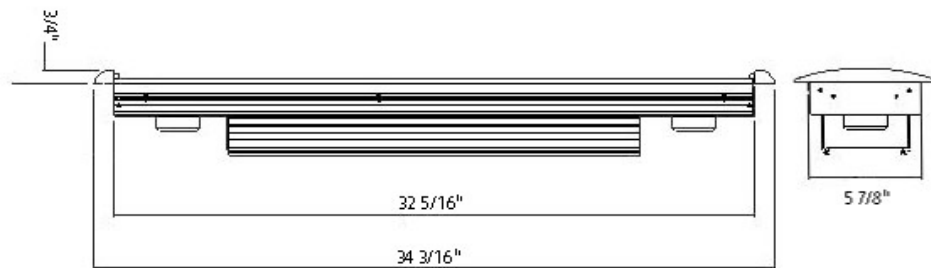

Driving the SA-320 are two 8" midrange planar ribbons, our patented Neo3PDR tweeter and two 5.25" long-throw woofers featuring the latest neodymium magnet technology. This three-way symmetric array takes advantage of both conventional loudspeaker design, as well as our proprietary PDR planar technology, offering the best of both worlds. The result? Stunning sound in a compact form that can be easily mounted in an opening less than 6" wide and 4" deep.

> GENERAL PARAMETERS:

System type	Three-way symmetric hybrid array
System dimensions (HxWx Installed Grille H)	34 3/16 x 7 1/8" x 3/4 ( 86.7 x 17.9 x 1.9 cm)
Weight	14.2 lbs. (6.5 kg)
Wall cut-out size	32 5/16" x 5 7/8" (82 x 15.2 cm)
Driver complement	2 x 5.25" woofers 2 x 8" Planar Midrange drivers 1 x 3" Planar ribbon tweeter
Crossover	450 Hz, 2.4 kHz, passive
Frequency response	50 Hz -25 kHz (-6 dB, half space)
Sensitivity	88 dB / 2.83 V / 1m
Rated impedance	4 ohms
Power handling	200 W RMS
Warranty <sup>1</sup>	Lifetime to the original owner