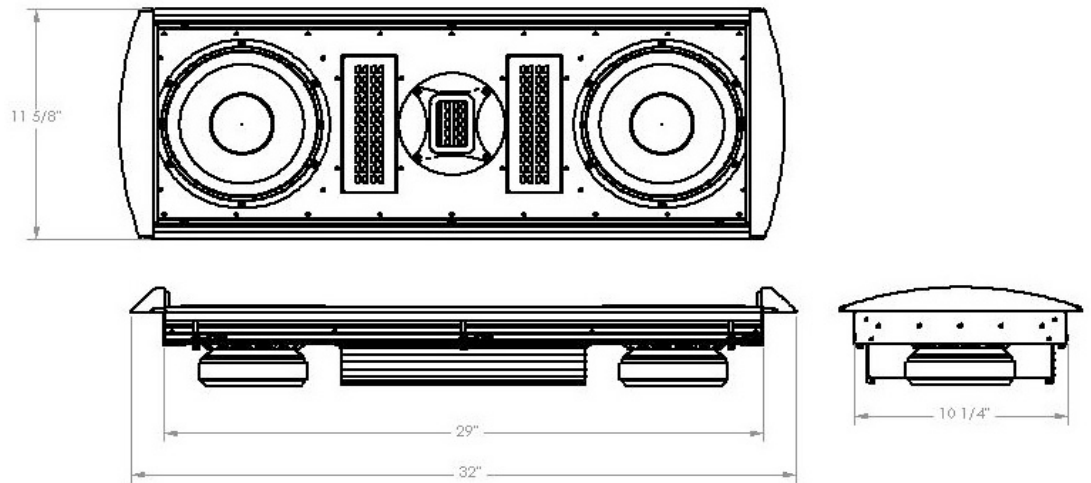

The new Radia CC-LCR by BG is an essential component to any high performance Radia multi-channel system. The CC-LCR produces powerful bass, superior dynamic range, pinpoint imaging and lifelike clarity for music or home theater. As its name implies, the CC-LCR is well-suited as the left, center or right primary speaker, using our proprietary planar ribbon technology.

The CC-LCR is a three-way system that features a single BG patented Neo3PDR and two Neo8PDR planar ribbon tweeters combined with two 8" high performance woofers. Together, these drivers provide a seamless tonal match for any of the R-Series loudspeakers making the CC-LCR the perfect complement as a center channel speaker to any Radia Architectural system.

As with all Radia loudspeakers, the CC-LCR is crafted in house from the finest materials such as high-grade steel and aluminum. The speaker's rugged frame makes it ideally suited for custom installations where there is zero tolerance for error and a maximum need for high fidelity. Its 4" mounting depth allows this symmetric array to fit inconspicuously above or below the screen. The CC-LCR is also paintable allowing your customer to match the finish to their decor.

> GENERAL PARAMETERS:

System type	Three-way symmetric hybrid array
System dimensions (HxWx Installed D/Grille D)	32" x 11 5/8" / 3/4" (81.3 x 29.4 / 1.9 cm)
Weight	34 lbs. (15.3 kg)
Wall cut-out size	29 1/16" x 10 3/8" (73.8 x 26.4 cm)
Driver complement	2 x 8" woofers 2 x 8" Planar Midrange driver 1 x 3" Planar ribbon tweeter
Crossover	450 Hz, 2.4 kHz, passive
Frequency response	50 Hz -25 kHz (-6 dB, half space)
Sensitivity	88 dB / 2.83 V / 1m
Rated impedance	4 ohms
Power handling	50 - 200 W RMS
Warranty <sup>1</sup>	Lifetime to the original owner